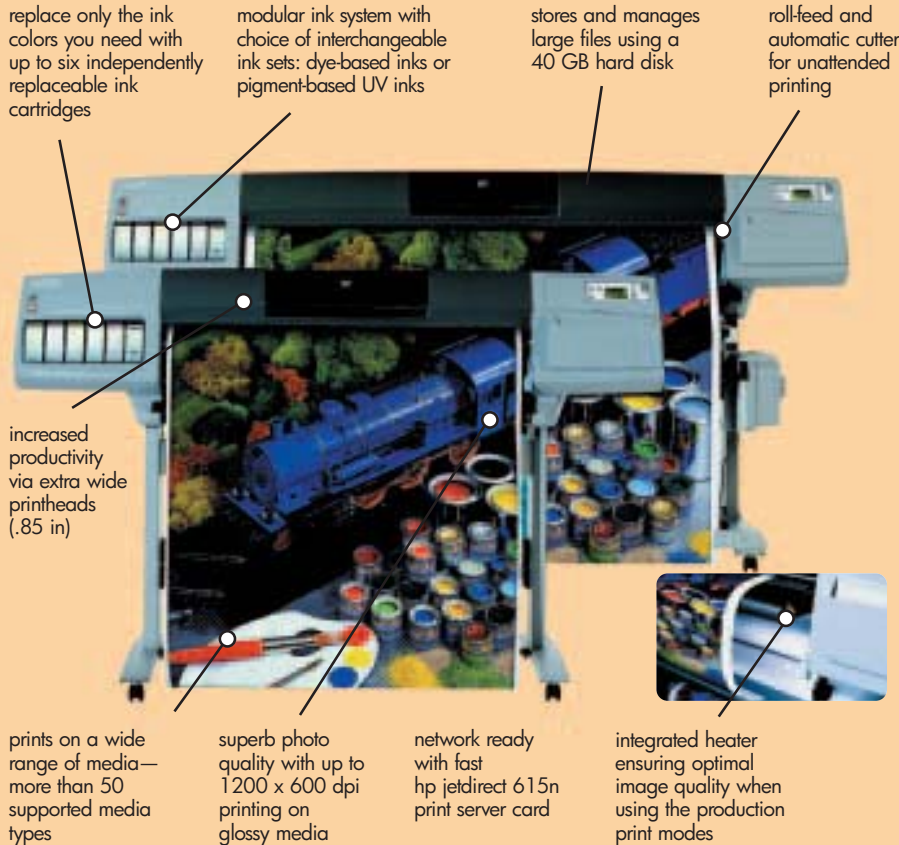

hp designjet 5500 series printers

hp designjet 5500ps 42- and 60-inch models shown

highlights

- high power productivity—professional, ready-to-sell output at 100 sq ft/hr for glossy and 189 sq ft/hr for coated¹ media
- remote printer management is fast and easy from any standard Web browser—using the hp designjet webaccess, you can conveniently manage your printer by using remote access to configure printer alerts, job management, printer status, and ink and media usage information
- Web-file submitter provides easy connectivity in multi-platform environments using a driver-less workflow
- flexible RIP options—the hp designjet 5500ps provides an Adobe PDF 1.3 and Adobe PostScript 3 built-in RIP and the hp designjet 5500 is RIP-ready for use with an array of external RIPs and GIS applications
- accurate, consistent color printing—the hp designjet 5500ps provides PANTONE® color matching for spot or process colors and closed-loop calibration for color consistency, print after print
- multiple press emulations using the hp designjet 5500ps as well as emulations for other hp designjet printers and Apple ColorSync® compatibility
- durable output—two year outdoor and five year indoor as a result of hp UV inks and the 3M™ Match Component System™

¹ available with dye ink

hp designjet 5500 series printers at a glance

hp designjet 5500

- available 42-inch and 60-inch wide models
- ready for use with an array of external RIPs and applications
- 128 MB RAM
- 40 GB hard drive
- hp jetdirect 615n print server
- hp designjet webaccess
- internal languages: TIFF 6.0, JPEG, CALS/G4, HP RTL and HP-GL/2

hp designjet 5500ps

- 42-inch and 60-inch models available
- fully loaded with Adobe PostScript 3 built-in RIP
- 256 MB RAM
- 40 GB hard drive
- hp jetdirect 615n print server
- hp designjet webaccess
- internal languages support: Adobe PDF 1.3, Adobe PostScript 3, TIFF 6.0, JPEG, CALS/G4, HP RTL and HP-GL/2

two ink type configurations: hp designjet 5500 series with indoor dye inks for photo-realistic image quality and hp designjet 5500 UV series with outdoor UV inks for enhanced lightfastness

optional accessories

- 42-inch take-up reel
- 42-inch and 60-inch dye to UV ink upgrade kit
- 42-inch and 60-inch spindle
- 42-inch and 60-inch UV to dye ink upgrade kit
- 64 and 128 MB memory module